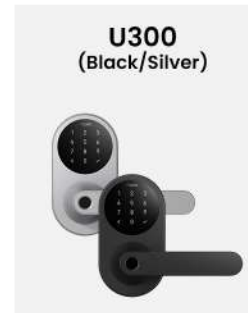

U300 (Black/Silver) $479

- Interior Wooden Door Lock
- Matter Over Thread Support
- Access: Fingerprint, Pin, Key, NFC Card, Aqara Home App & OTP
- IPX4 Water-Resistant (Front Panel)
- Remote Unlock & Smart Home (requires an Aqara Matter Hub)
- Use 4 x AA Alkaline Battery