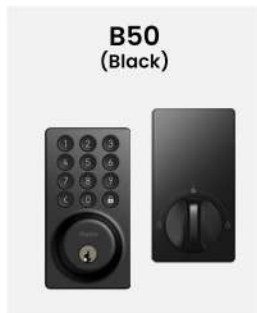

B50 (Black) $389

- Deadbolt Lock
- Protocol: Wi-Fi
- Access: Pin, Key, Aqara Home App & OTP
- Remote Unlock & Smart Home (requires an Aqara Hub)
- IPX3 Water-Resistant (Front Panel)
- Use 4 x AA Alkaline Battery